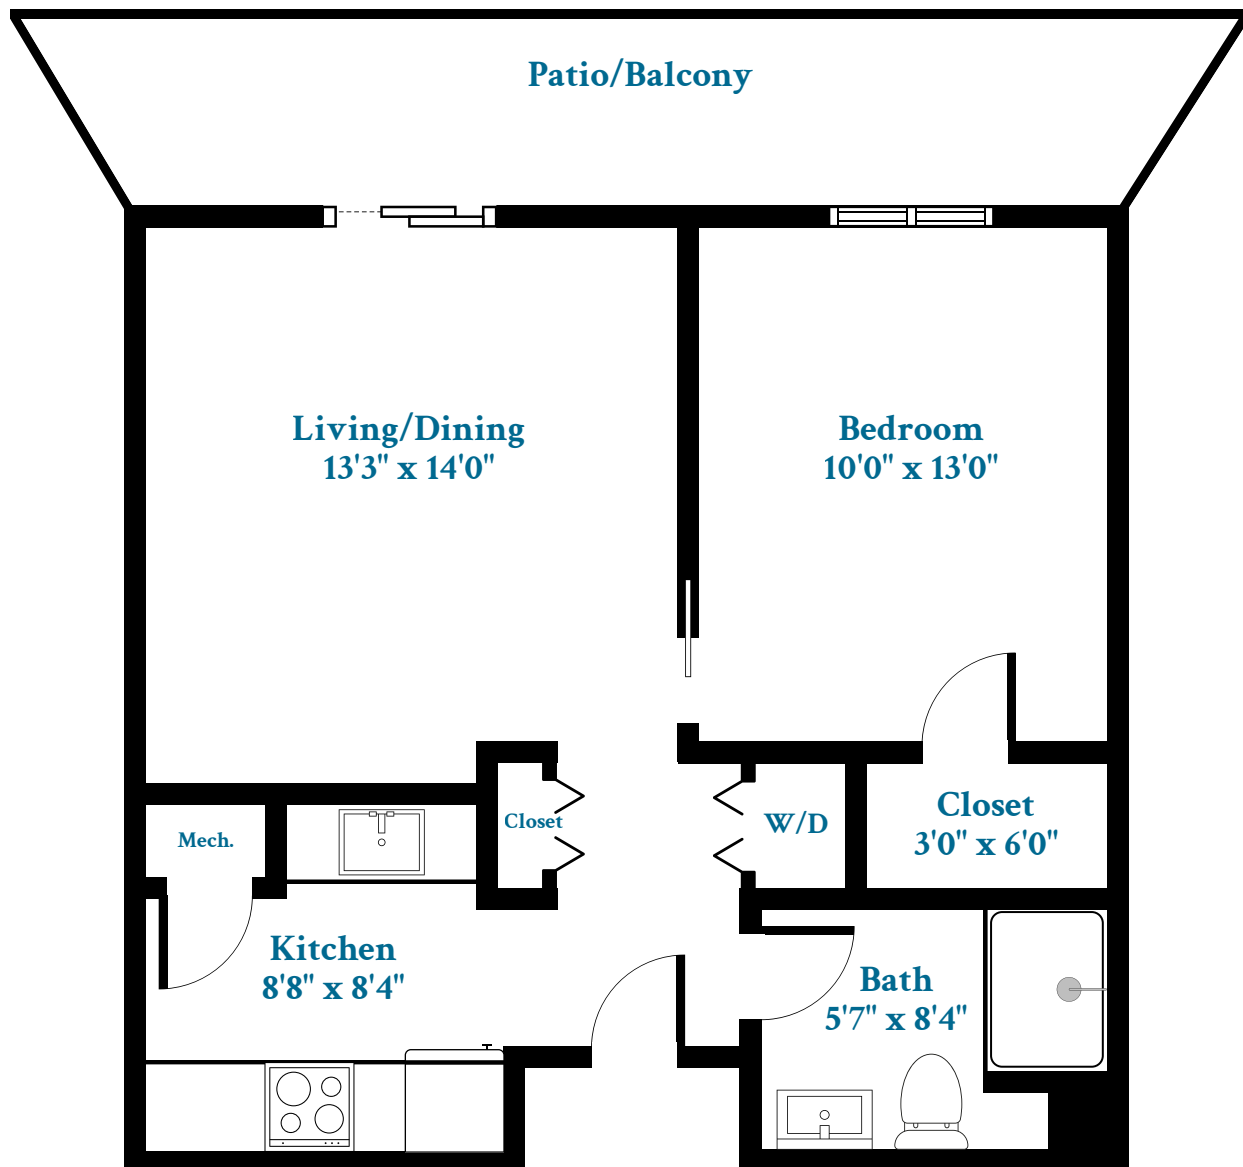

- 726 square feet
- 1 Bedroom, 1 Bath
- Patio/Balcony
- Washer & Dryer
- 2 Additional Walk-In Storage Spaces

**Floor plans subject to change*

- 525 square feet
- 1 Bedroom, 1 Bath
- Patio/Balcony
- Washer & Dryer
- 2 Additional Walk-In Storage Spaces

**Floor plans subject to change*

- 1001 square feet
- 2 Bedroom, 1.5 Bath
- Patio/Balcony
- Washer & Dryer
- 2 Additional Walk-In Storage Spaces

**Floor plans subject to change*

- 1001 square feet
- 2 Bedroom, 2 Bath
- Patio/Balcony
- Washer & Dryer
- 2 Additional Walk-In Storage Spaces

**Floor plans subject to change*

- 945 square feet
- 1 Bedroom, 1 Bath
- Patio/Balcony
- Washer & Dryer
- 2 Additional Walk-In Storage Spaces

**Floor plans subject to change*