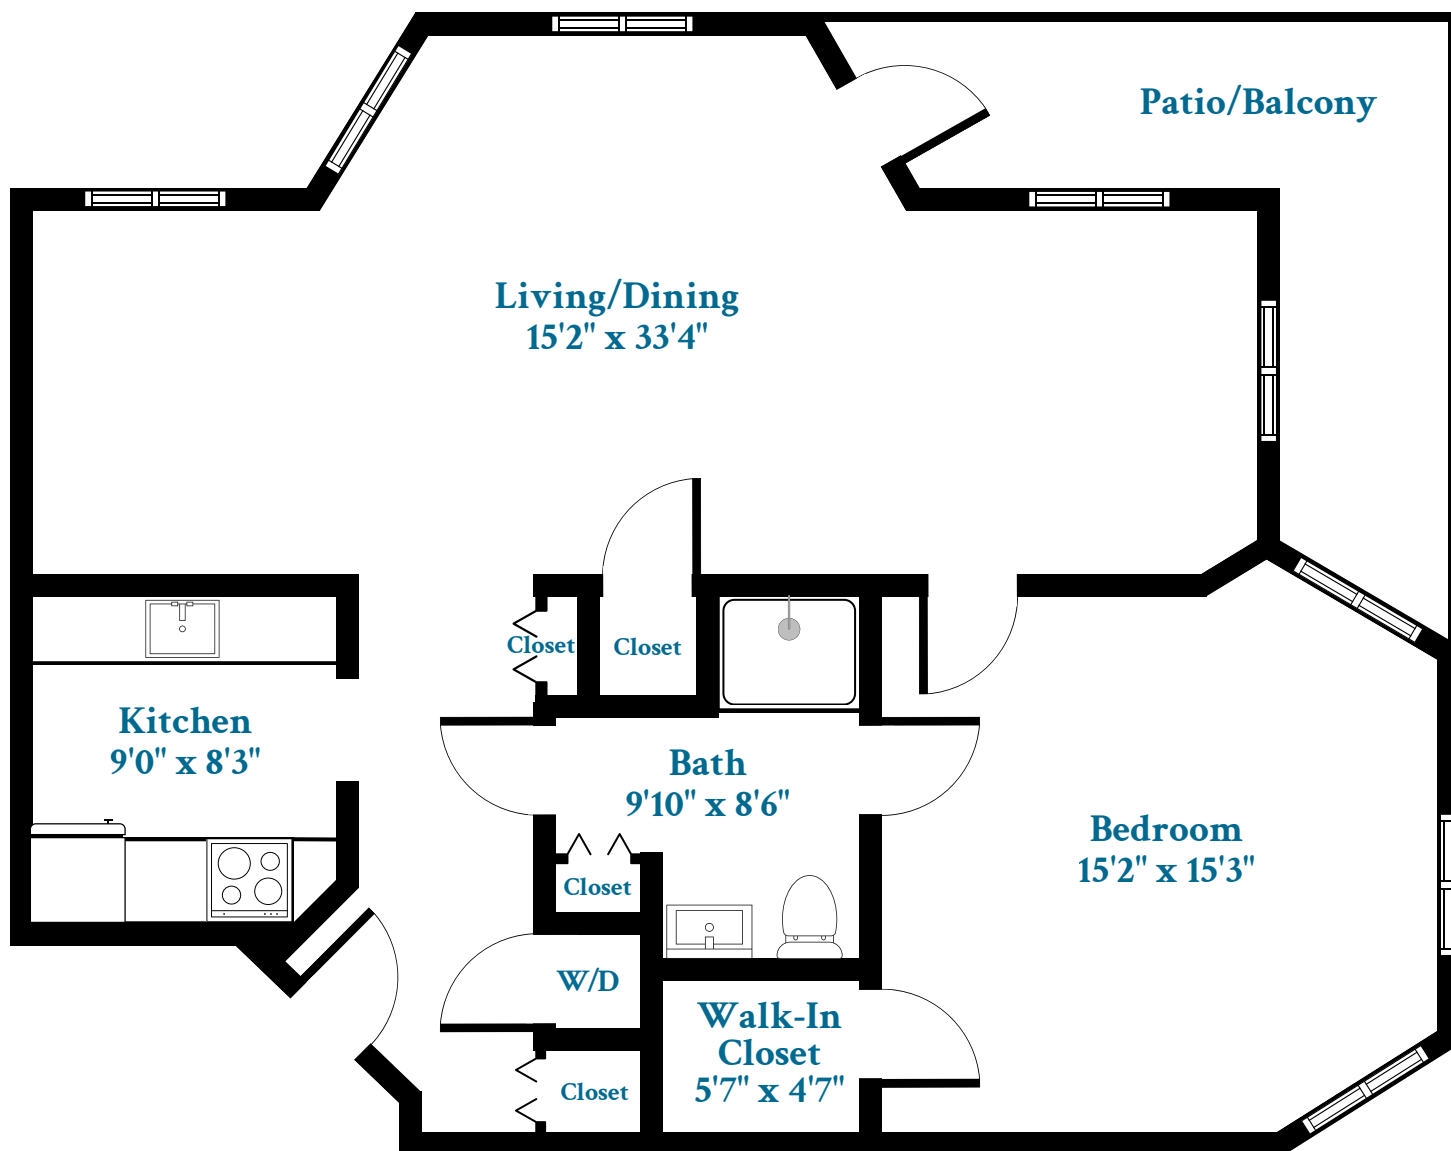

- 726 square feet
- 1 Bedroom, 1 Bath
- Patio/Balcony
- Washer & Dryer
- 2 Additional Walk-In Storage Spaces

**Floor plans subject to change*

- 525 square feet
- 1 Bedroom, 1 Bath
- Patio/Balcony
- Washer & Dryer
- 2 Additional Walk-In Storage Spaces

**Floor plans subject to change*

- 1001 square feet
- 2 Bedroom, 1.5 Bath
- Patio/Balcony
- Washer & Dryer
- 2 Additional Walk-In Storage Spaces

**Floor plans subject to change*

- 1001 square feet
- 2 Bedroom, 2 Bath
- Patio/Balcony
- Washer & Dryer
- 2 Additional Walk-In Storage Spaces

**Floor plans subject to change*

- 945 square feet
- 1 Bedroom, 1 Bath
- Patio/Balcony
- Washer & Dryer
- 2 Additional Walk-In Storage Spaces

**Floor plans subject to change*