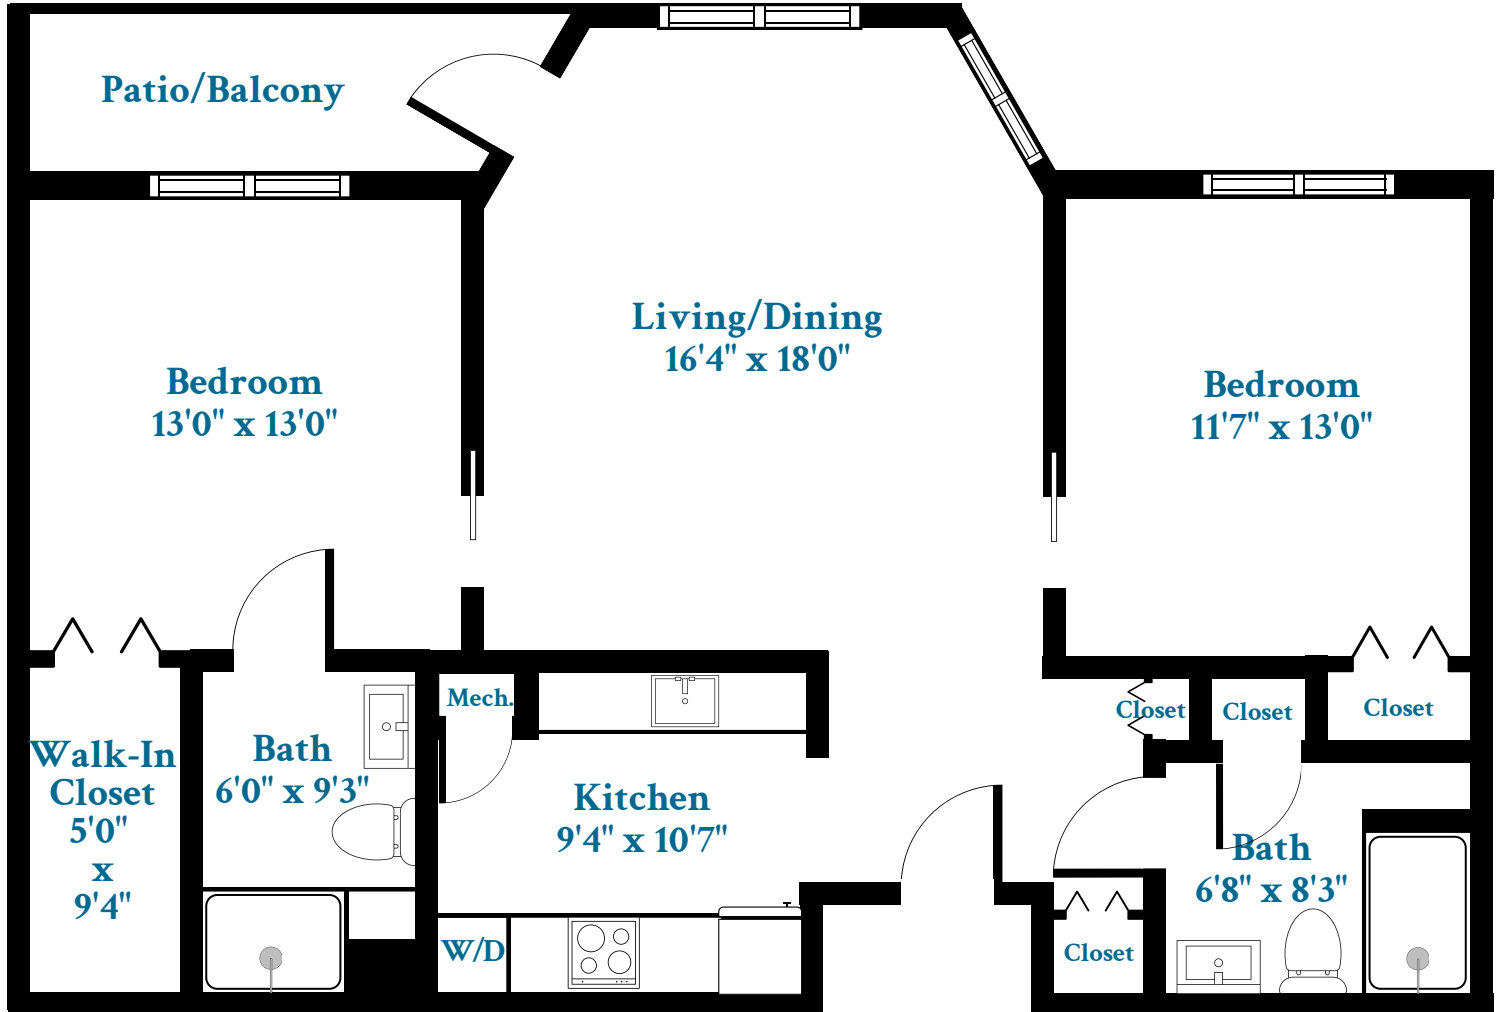

- 726 square feet
- 1 Bedroom, 1 Bath
- Patio/Balcony
- Washer & Dryer
- 2 Additional Walk-In Storage Spaces

**Floor plans subject to change*

- 525 square feet
- 1 Bedroom, 1 Bath
- Patio/Balcony
- Washer & Dryer
- 2 Additional Walk-In Storage Spaces

**Floor plans subject to change*

- 1001 square feet
- 2 Bedroom, 1.5 Bath
- Patio/Balcony
- Washer & Dryer
- 2 Additional Walk-In Storage Spaces

**Floor plans subject to change*

- 1001 square feet
- 2 Bedroom, 2 Bath
- Patio/Balcony
- Washer & Dryer
- 2 Additional Walk-In Storage Spaces

**Floor plans subject to change*

- 945 square feet
- 1 Bedroom, 1 Bath
- Patio/Balcony
- Washer & Dryer
- 2 Additional Walk-In Storage Spaces

**Floor plans subject to change*