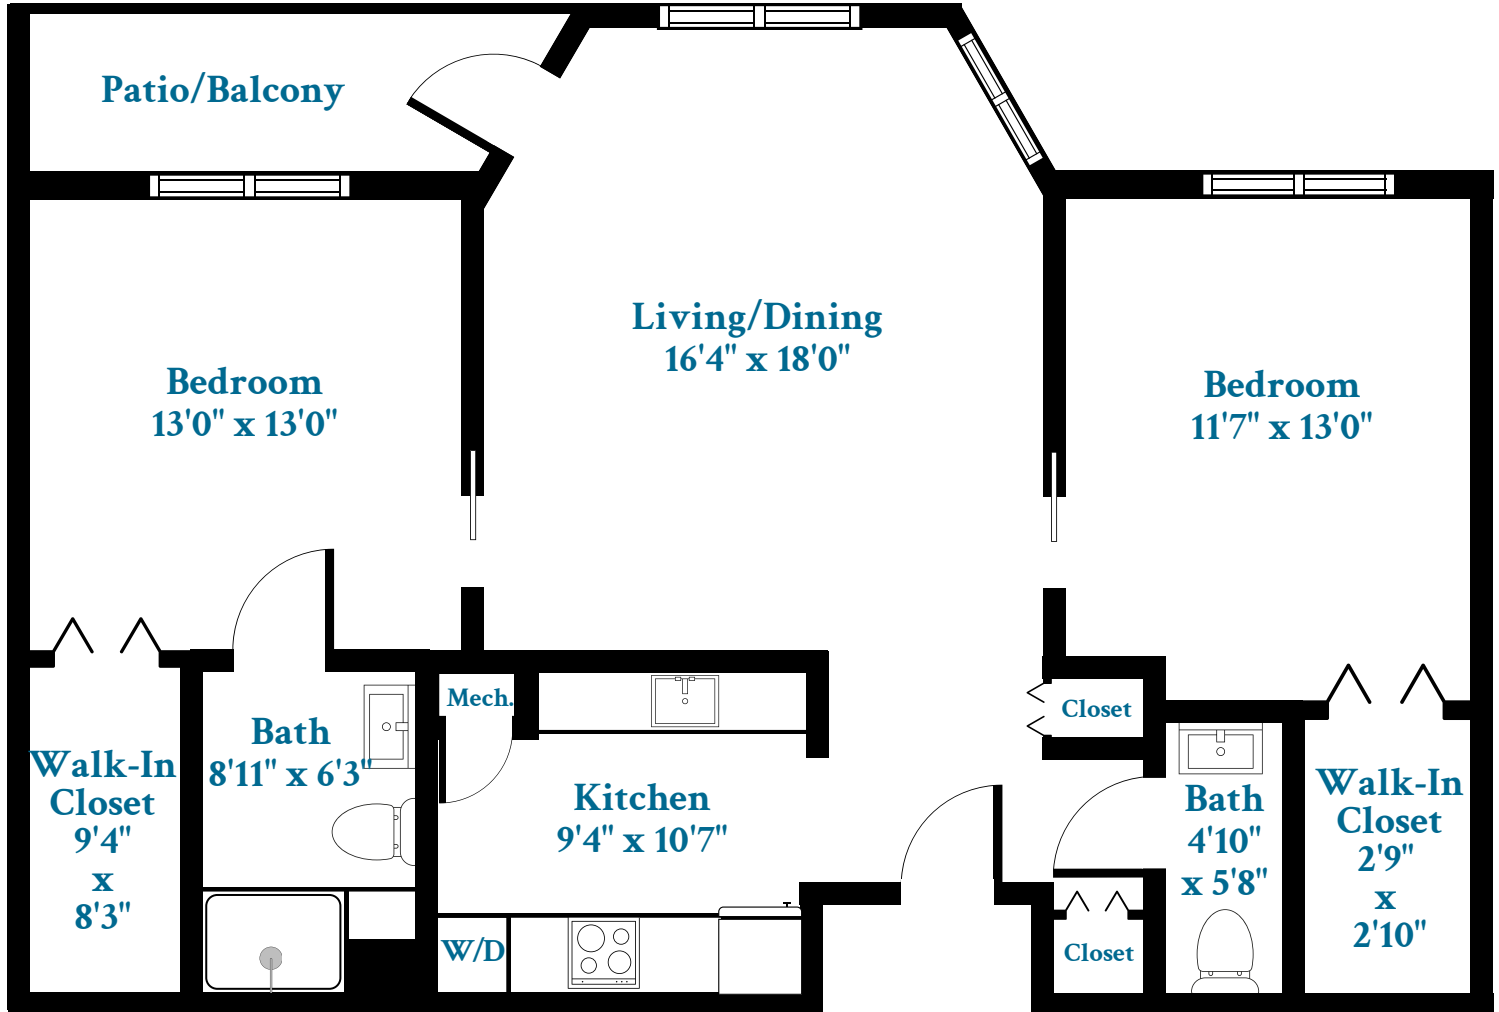

- 726 square feet
- 1 Bedroom, 1 Bath
- Patio/Balcony
- Washer & Dryer
- 2 Additional Walk-In Storage Spaces

**Floor plans subject to change*

- 525 square feet
- 1 Bedroom, 1 Bath
- Patio/Balcony
- Washer & Dryer
- 2 Additional Walk-In Storage Spaces

**Floor plans subject to change*

- 1001 square feet
- 2 Bedroom, 1.5 Bath
- Patio/Balcony
- Washer & Dryer
- 2 Additional Walk-In Storage Spaces

**Floor plans subject to change*

- 1001 square feet
- 2 Bedroom, 2 Bath
- Patio/Balcony
- Washer & Dryer
- 2 Additional Walk-In Storage Spaces

**Floor plans subject to change*

- 945 square feet
- 1 Bedroom, 1 Bath
- Patio/Balcony
- Washer & Dryer
- 2 Additional Walk-In Storage Spaces

**Floor plans subject to change*